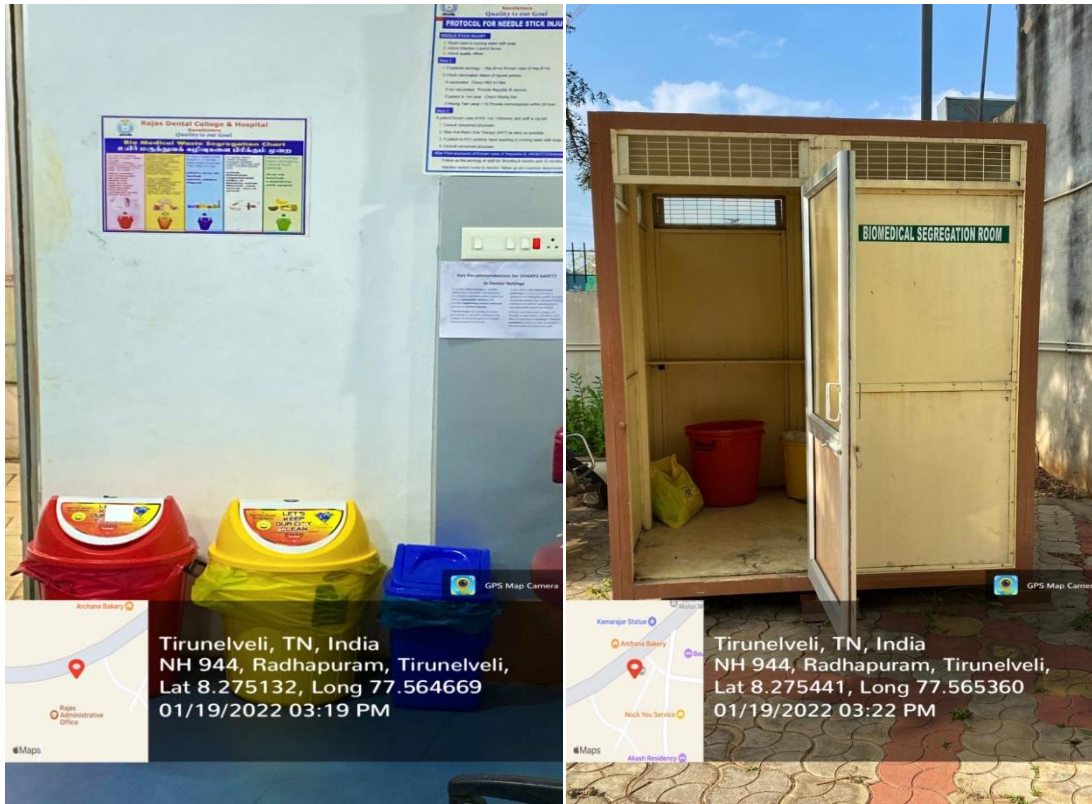

BIOMEDICAL WASTE MANAGEMENT

COLOR CODED BAGS FOR WASTE DISPOSAL http://rajesdentalcollege.edu.in/assets/images/facility/color_coded_bags.JPG